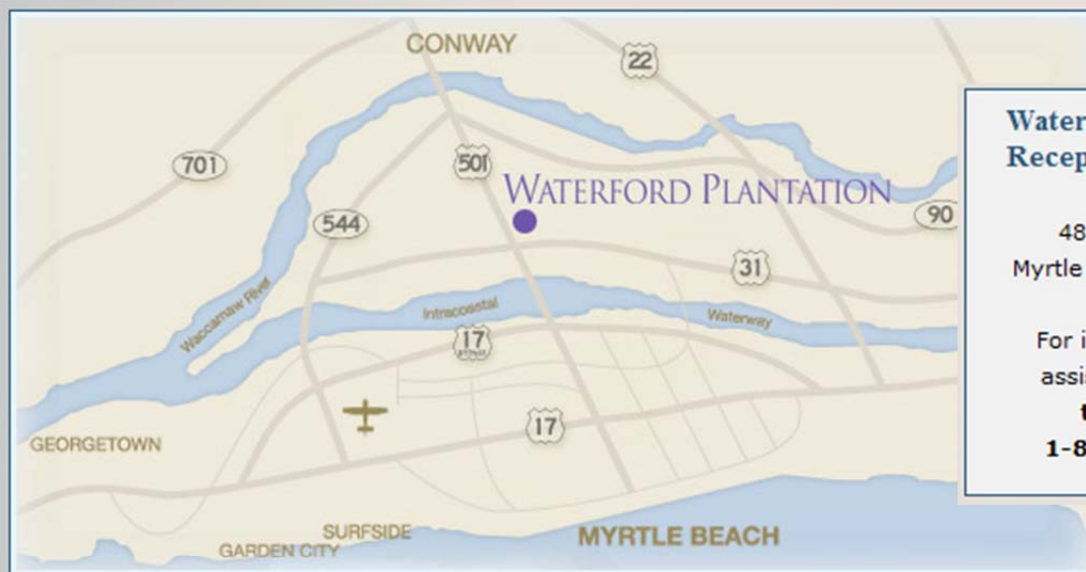

# WATERFORD PLANTATION

## Location & Myrtle Beach Area Map

Highway 501, the area's main artery, is home to the best golf, shopping, education, healthcare and family recreation. From here you can easily travel north and south along Highway 17 Bypass, or enjoy the brand new Carolina Bays Parkway (Highway 31), the 62nd Avenue bridge and the recently completed Conway Bypass (Highway 22). Plus, there's easy access to Myrtle Beach International Airport.

### DIRECTIONS

Hwy 501, West Bound towards Conway, from Myrtle Beach.. Cross Intracoastal Waterford and pass Tanger Mall, on right. Turn right onto Carolina Forest Blvd., at light, just before Kroger Shopping Center. On Carolina Forest Blvd., drive past Post Office on left and cross railroad tracks, then turn left onto Gateway Drive, in front of Carolina Forest Elementary School. Drive straight into Waterford Plantation entrance. Turn first right, onto Harvest Drive. Pass pool complex, one block, to Reception Center on left, at 4820 Keel Court, Myrtle Beach, SC 29579